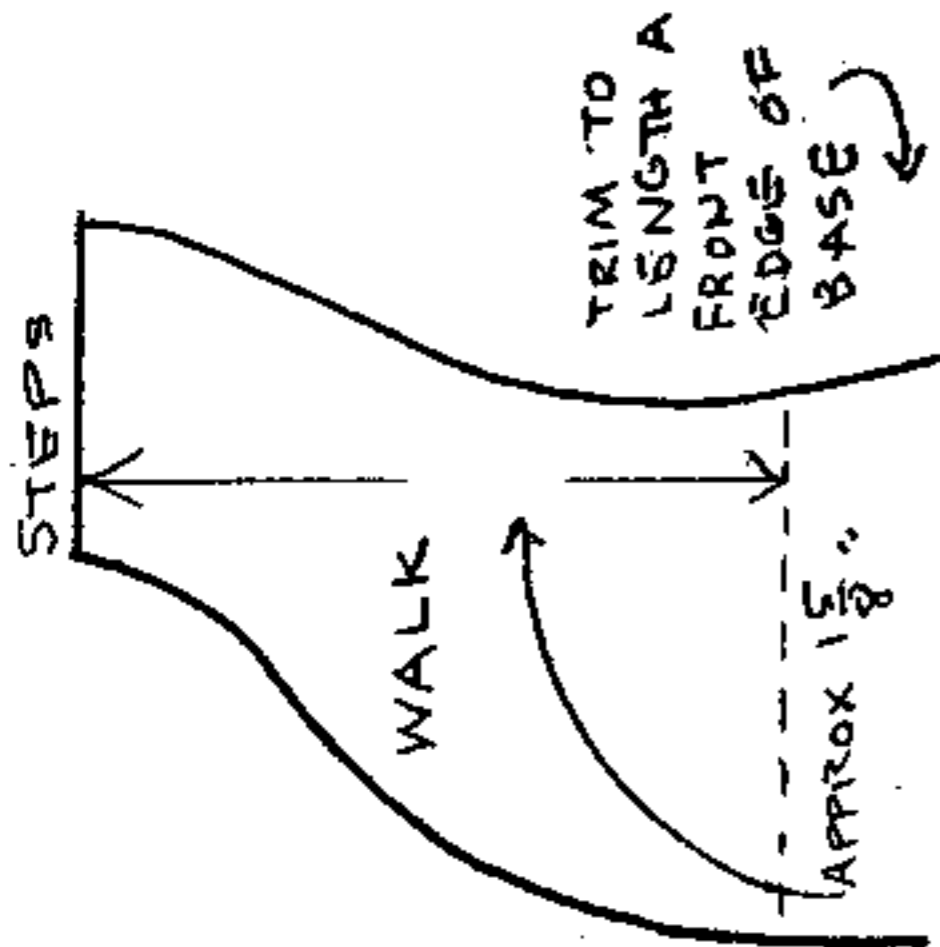

2025 PROJECT NO. 10
 COLORFUL CLOCK TOWER
 WITH CANDY BOX OPTION
 PATTERN SHEET 2 OF 2

THIS PATTERN PROVIDED FOR YOUR PERSONAL,
 NON-COMMERCIAL USE.

• BASE $4\frac{1}{4}'' \times 5\frac{1}{4}'' \times \frac{3}{4}''$ • FENCE $\frac{3}{4}''$ HIGH • POST $\frac{7}{8}''$ HIGH